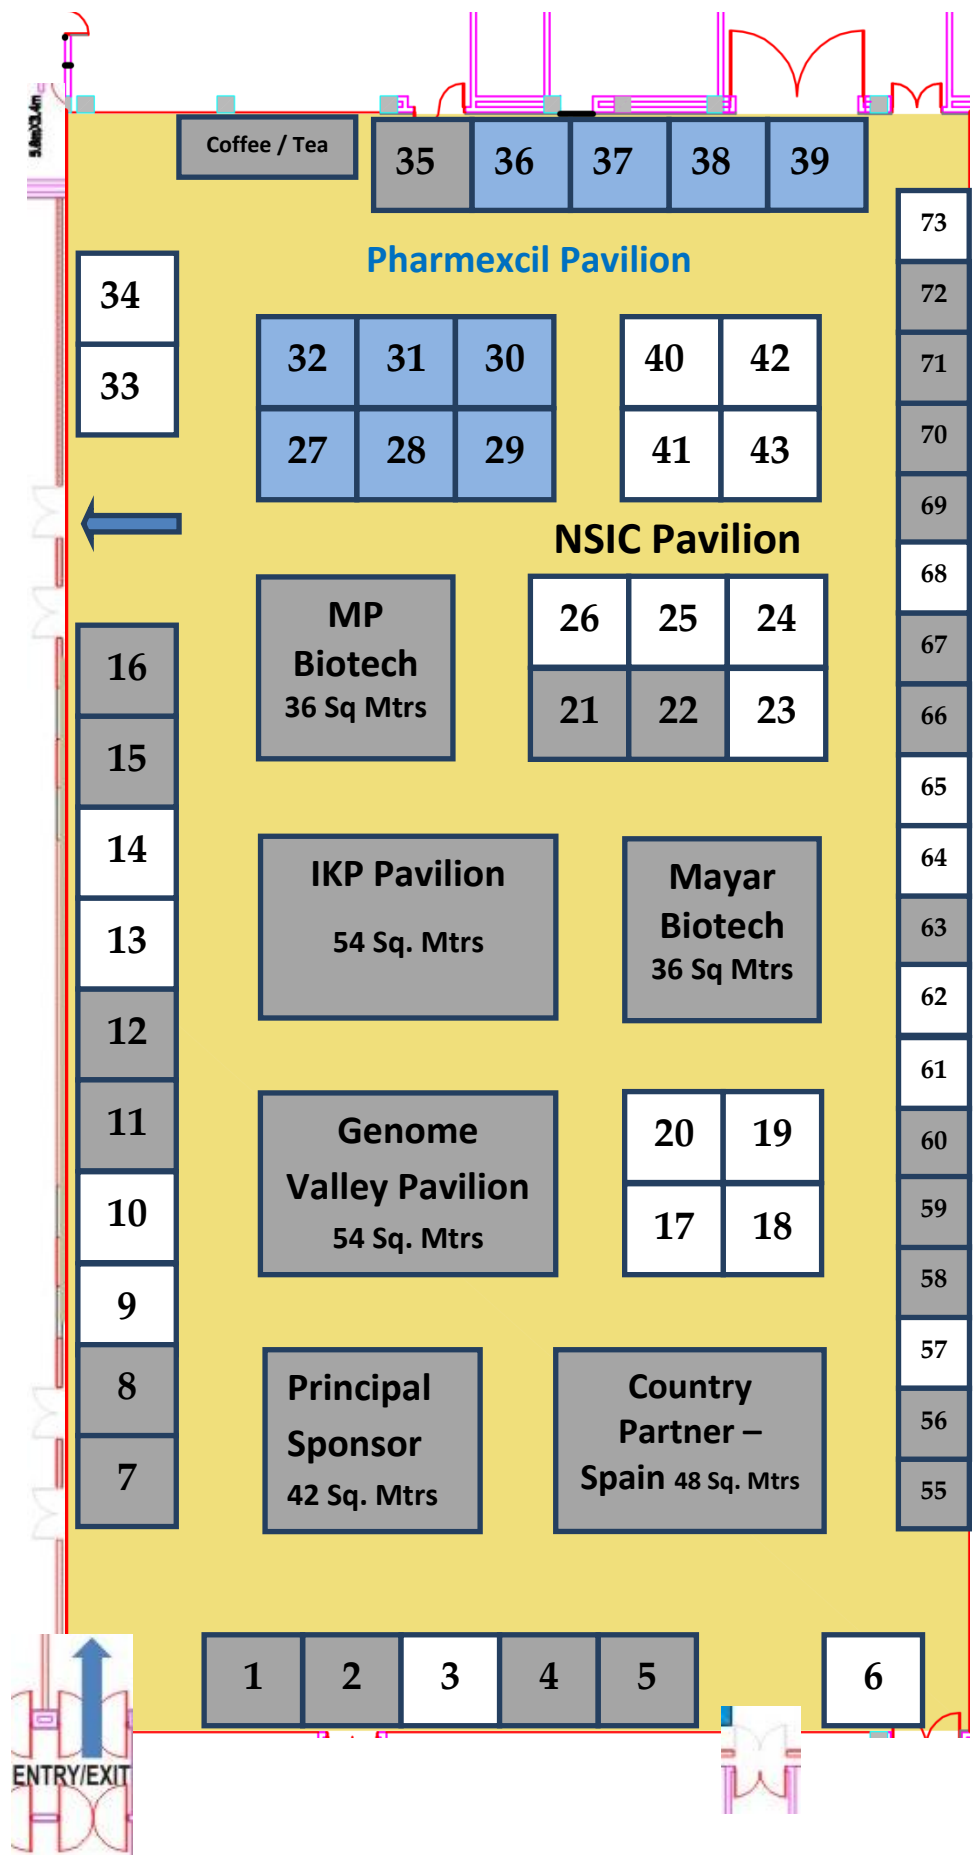

## International Tradeshow

### Tariff:

Shell Scheme	INR	USD
<b>Premium Stalls</b>		
3 x 3 Sq. Mtrs	1,33,989	2680
2 x 2 Sq. Mtrs	59,550	1191
<b>Corner Stalls</b>		
3 x 3 Sq. Mtrs	1,18,820	2376
2 x 2 Sq. Mtrs	52,809	1056
<b>Standard Stalls</b>		
3 x 3 Sq. Mtrs	1,06,180	2124
2 x 2 Sq. Mtrs	47,191	944

### No. of Stalls:

**3 x 3 Sq. Mtrs. (1 to 39)**

Premium Stalls: (1 to 9)

**2 x 2 Sq. Mtrs. (55 to 73)**

Premium Stall: (55 to 57)

 **Pharmexcil Pavilion**  
(27 – 32, 36 – 39)

 **Blocked**

*\* Layout subject to change*