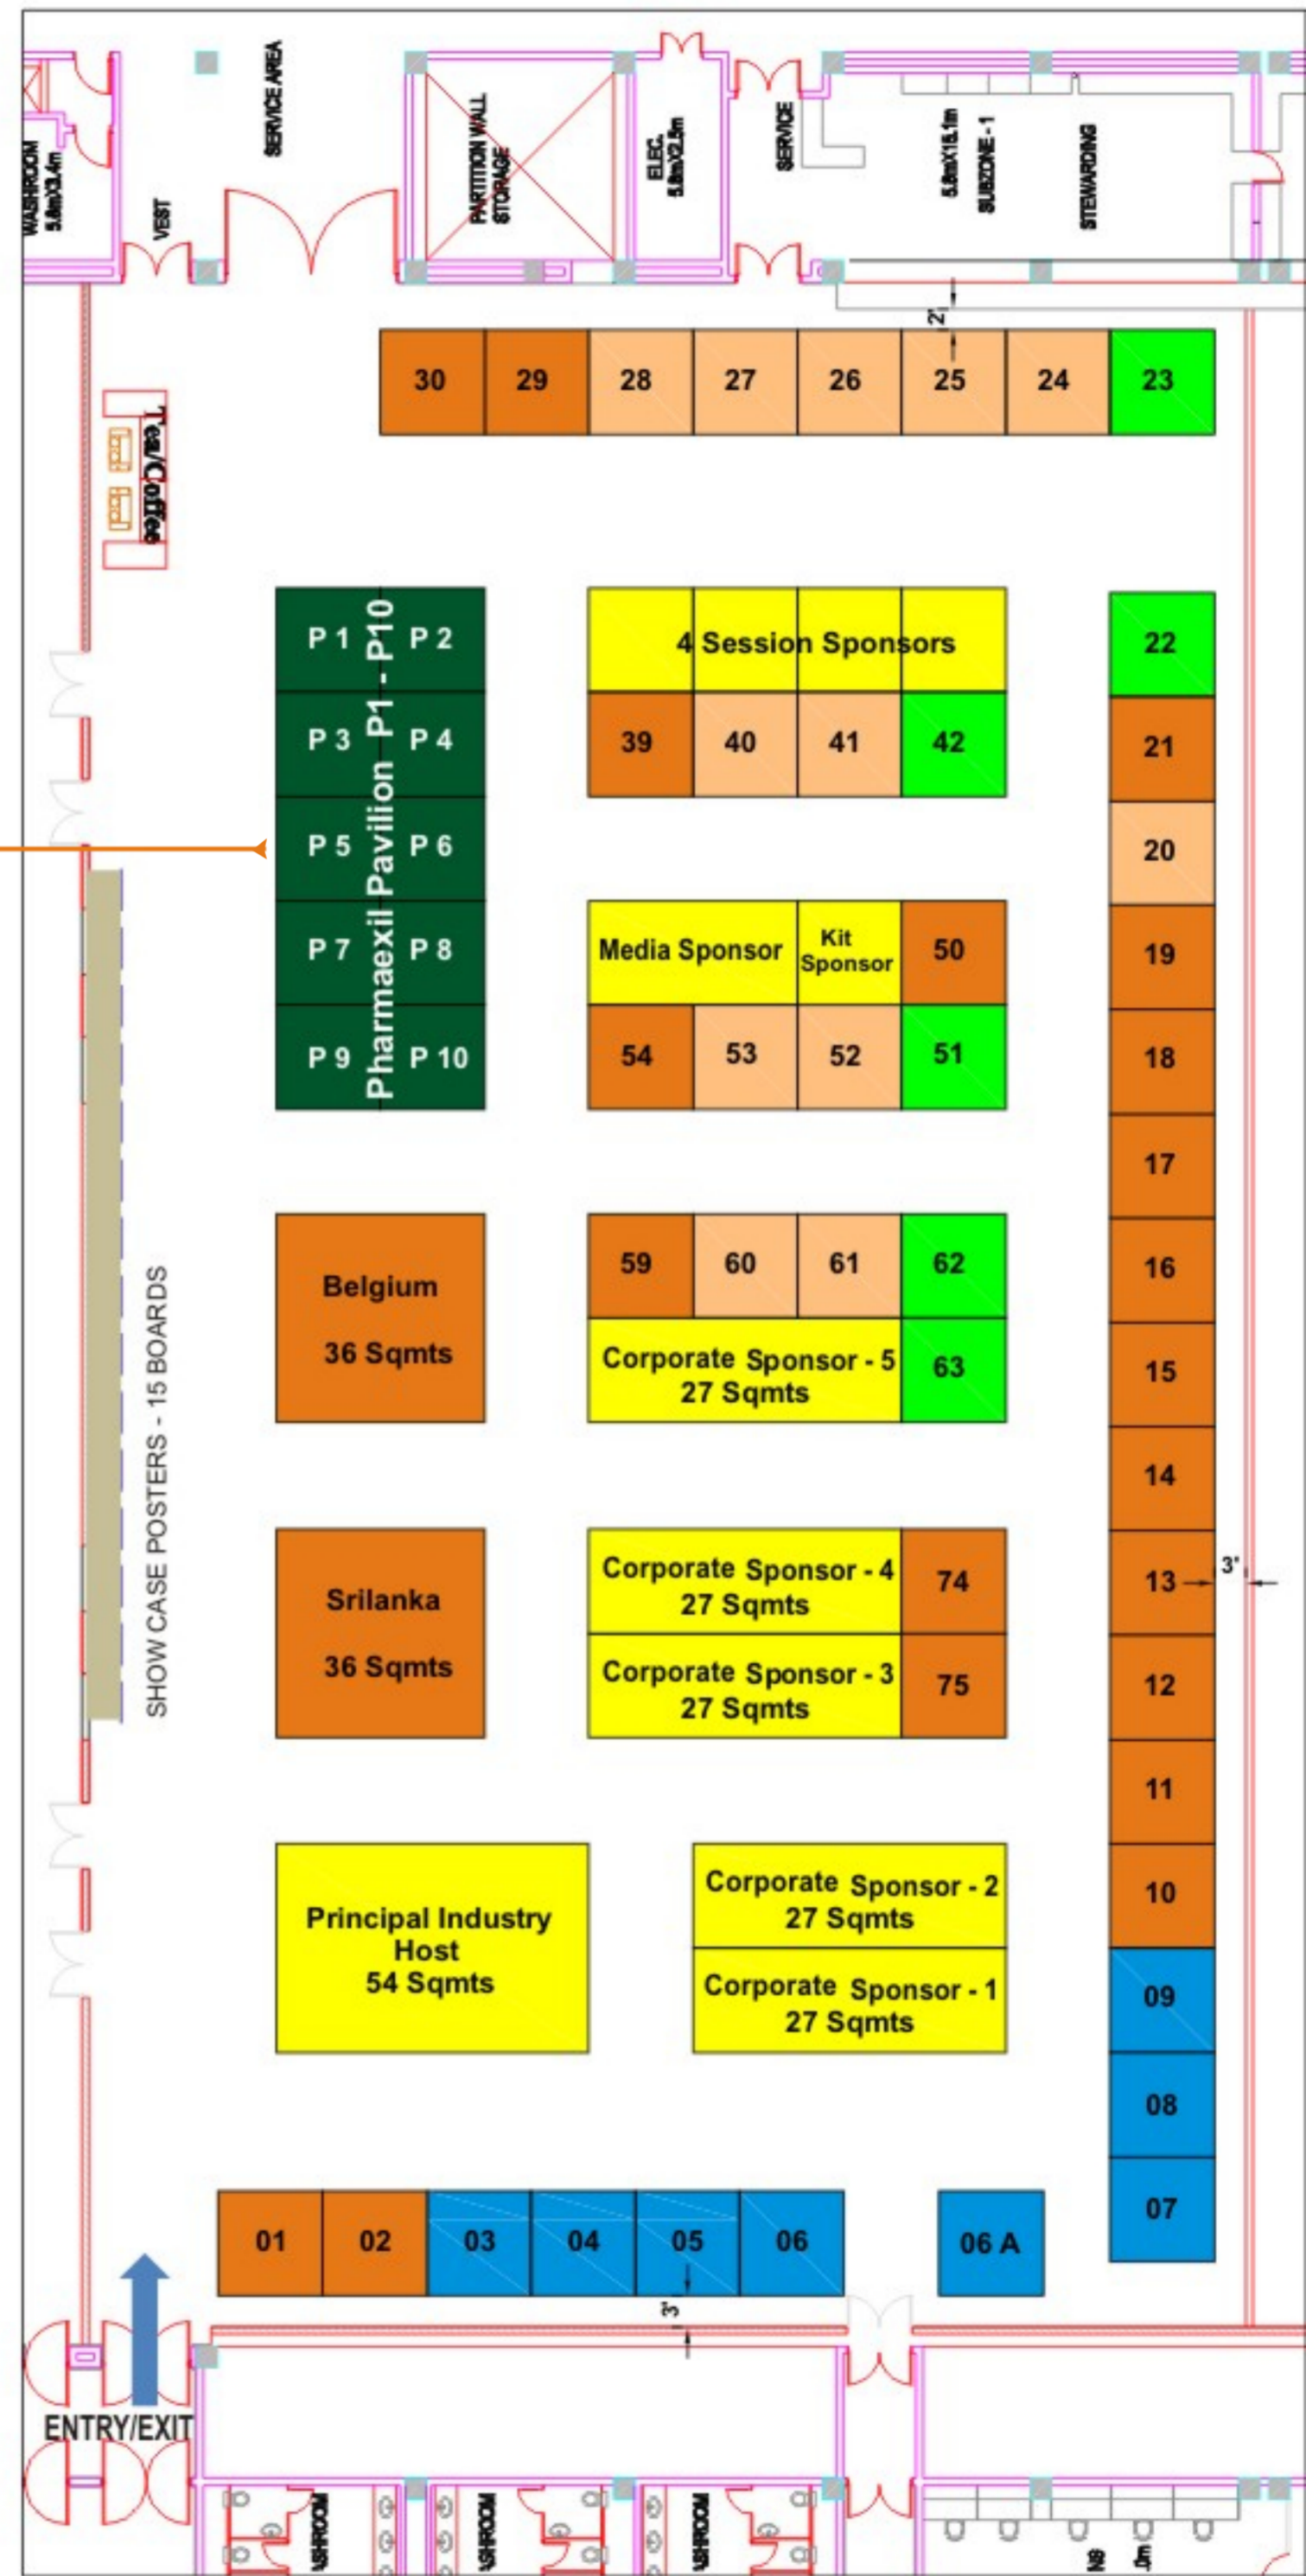

Pharmexcil Pavilion
P1 - P10

- 38 Sponsor Booths
- 16 Premium Booths
- 12 Corner Booths
- 24 Standard Booths
- 15 Poster Walls
- Reserved

* Layout is subject to change